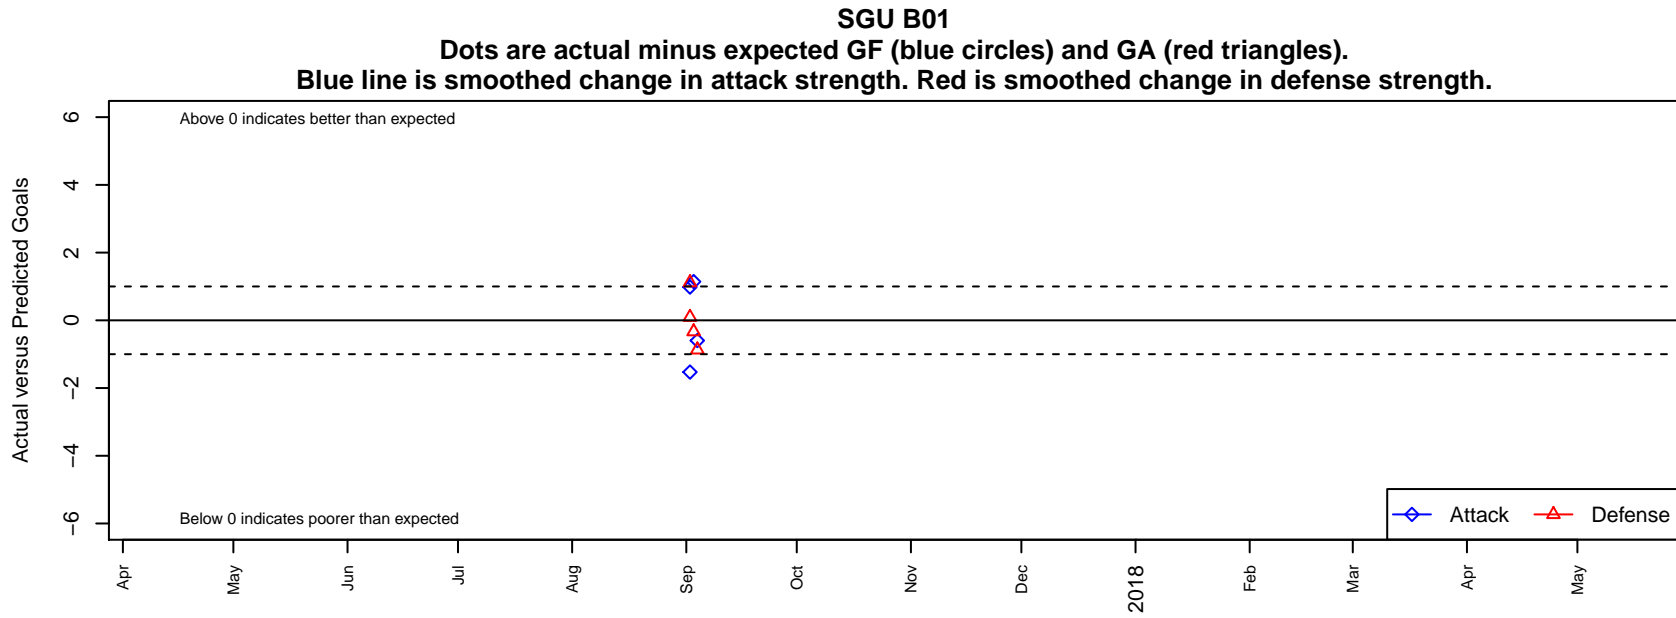

# SGU B01

Surrey Guildford United SC  
, BC  
B01 total strength=1418  
attack=13.33 defense=5.43

alt names used:  
SURREY GUILDFORD UNITED (CND:BC)

Venues played:  
2017 SX Cup U17/18 Metro – Tier 2 U17